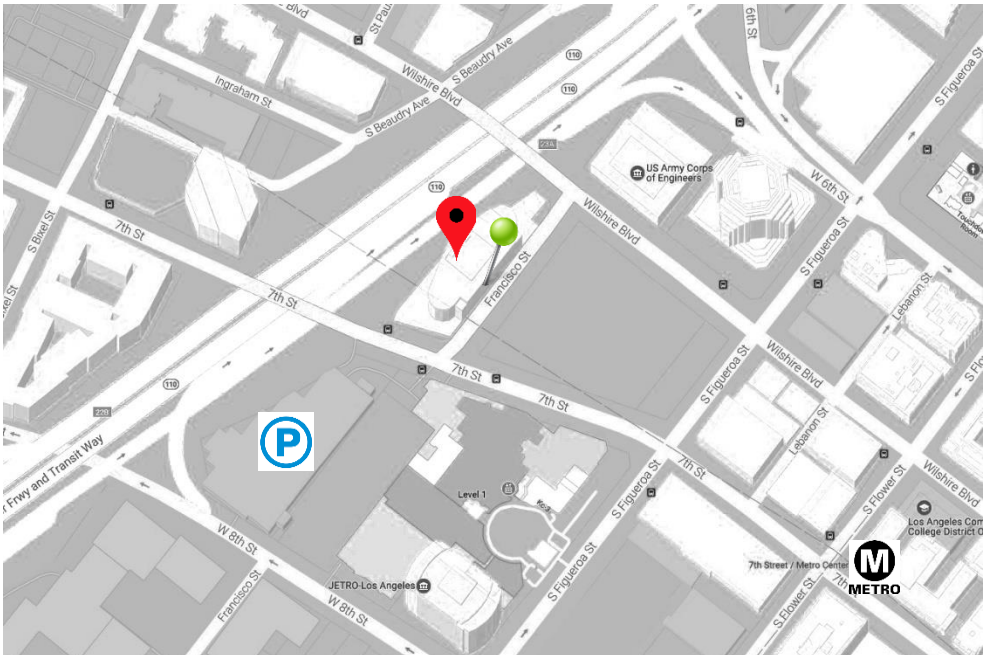

Visiting AMCC

Our office is located inside the Wedbush Center in Downtown Los Angeles at 1000 Wilshire Blvd., Suite 1150, Los Angeles, CA 90017

The entrance to the building's subterranean parking structure may be accessed from Francisco St. The daily parking rate is approx. $36. *We do not validate.*

There is additional, less expensive parking available at FIGat7th. For rates, and other information, please call ABM Parking at (213) 955-7945.

Public Transit: The 7th and Metro Center Station is conveniently located nearby. For the best route, use the Trip Planner on metro.net.

For any further questions, please contact us at (213) 688-3470

AMCC

WWW.AMCCENTER.COM | (800) 645-4874